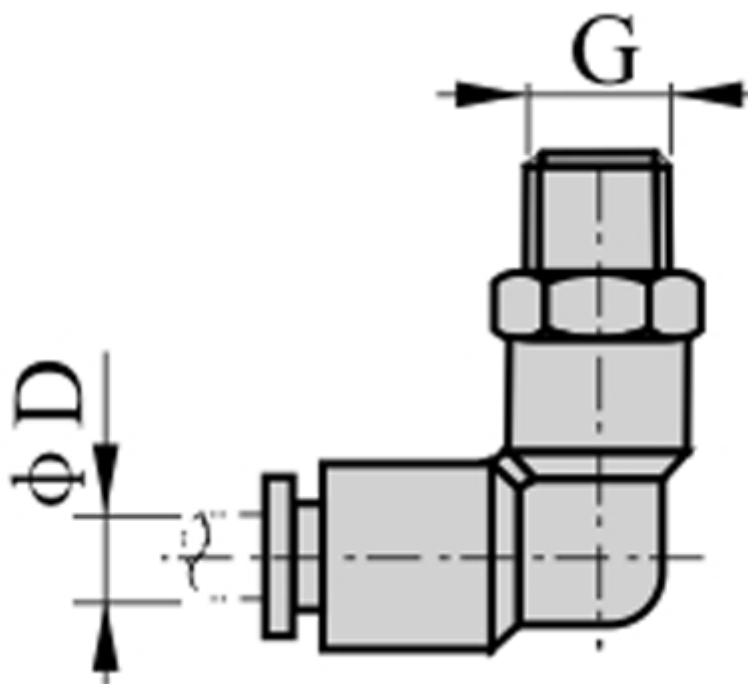

# Data Sheet

Article number: 58EPL1404

Description: Fitting EPL1404 angle  
Male thread 1/4", tube diameter  $\varnothing 14$

## Measures

---

D = 14  
Thread = 1/4"